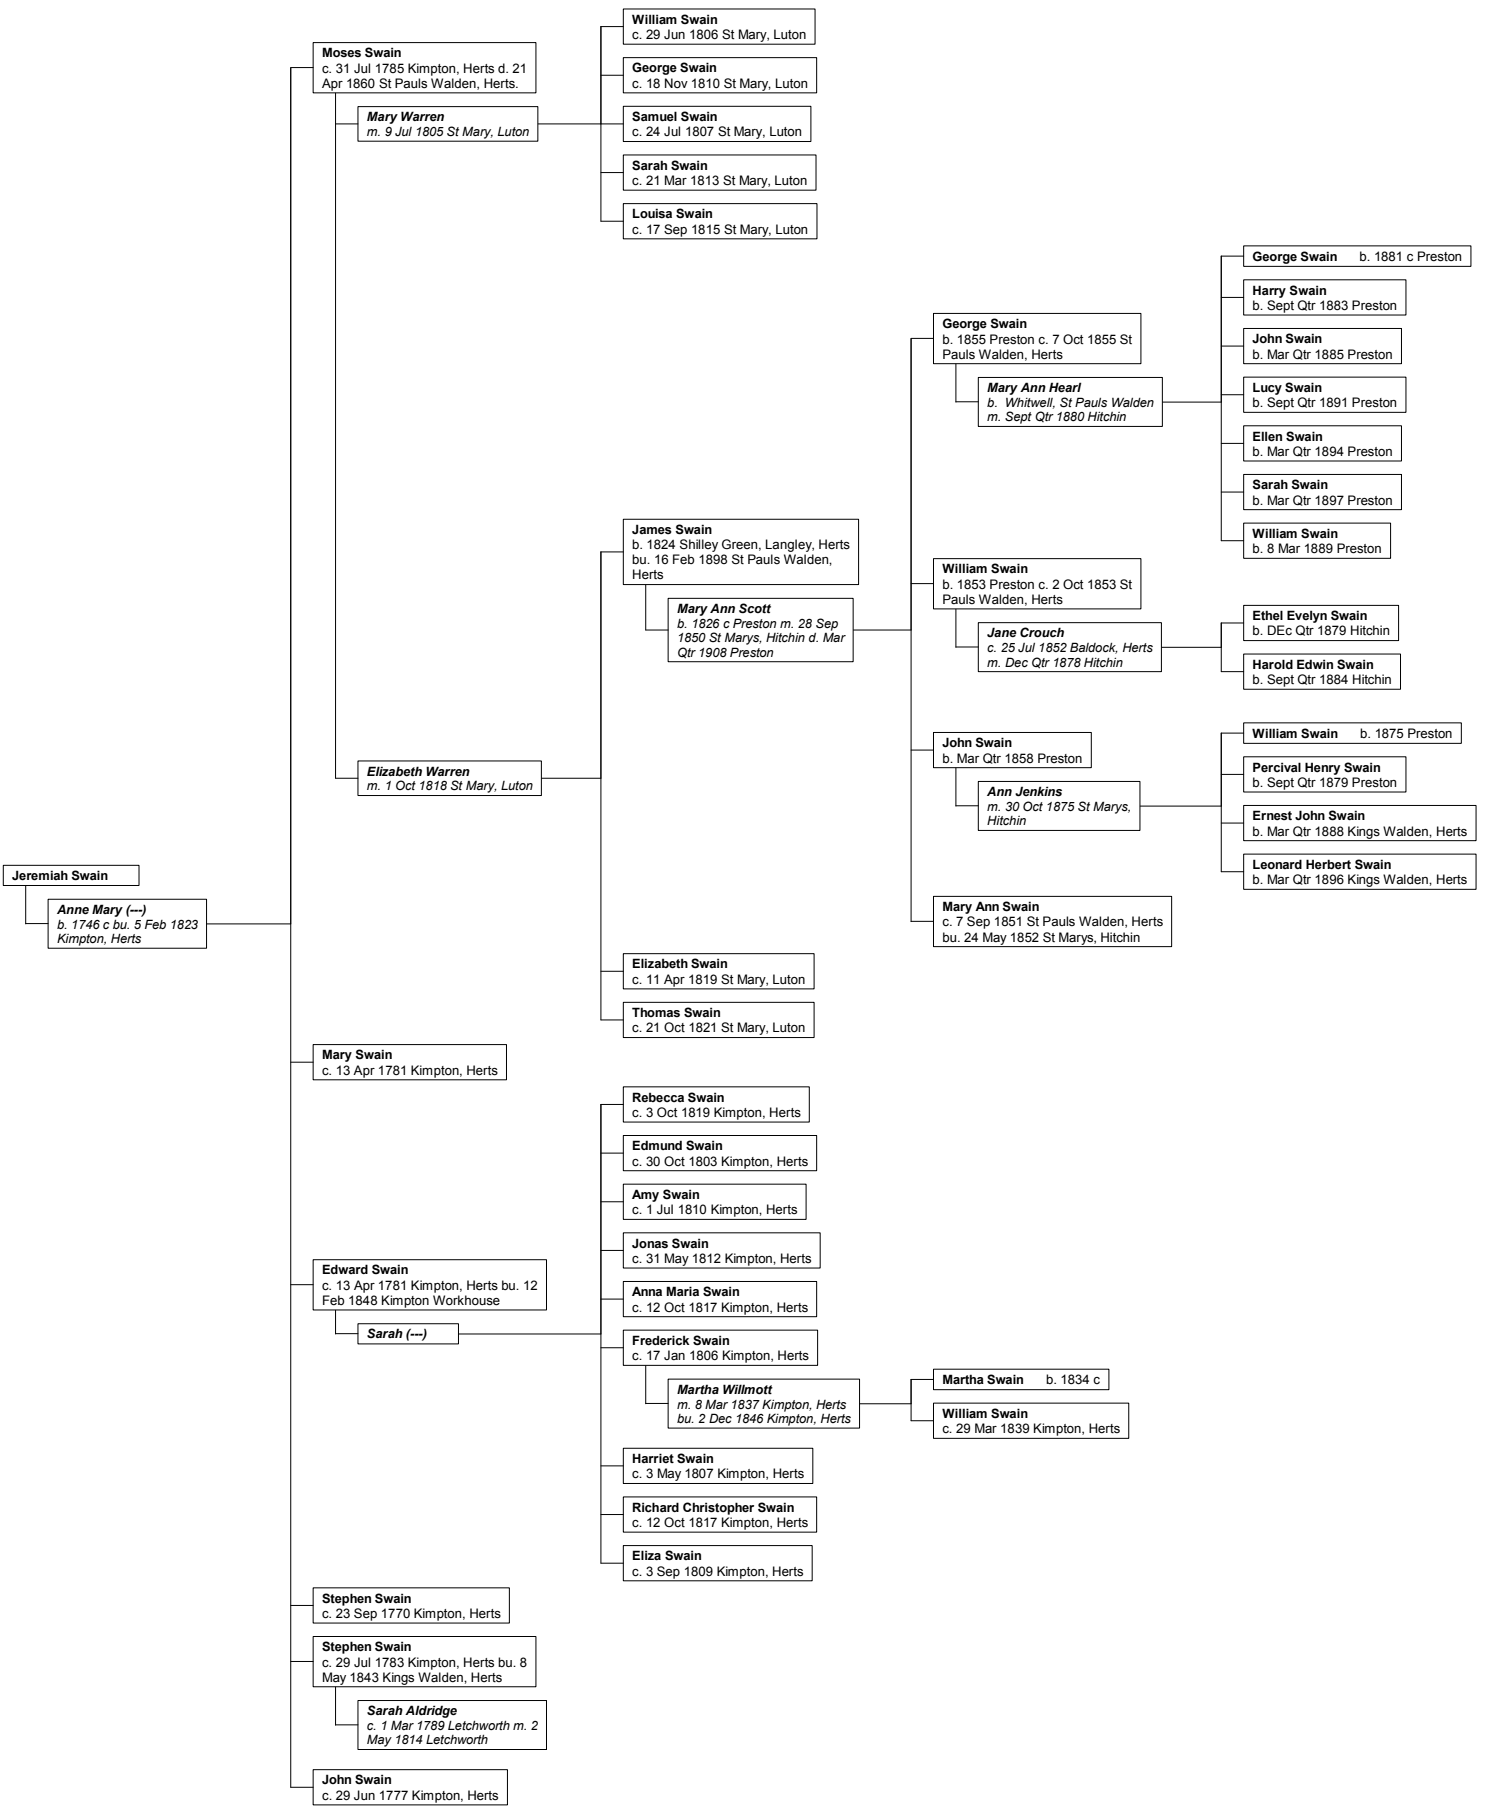

Descendants of Jeremiah Swain

Jeremiah Swain
Anne Mary ---
b. 1746 c. bu. 5 Feb 1823
Kimpton, Herts

Moses Swain
c. 31 Jul 1785 Kimpton, Herts d. 21
Apr 1860 St Pauls Walden, Herts.

Mary Warren
m. 9 Jul 1805 St Mary, Luton

William Swain
c. 29 Jun 1806 St Mary, Luton

George Swain
c. 18 Nov 1810 St Mary, Luton

Samuel Swain
c. 24 Jul 1807 St Mary, Luton

Sarah Swain
c. 21 Mar 1813 St Mary, Luton

Louisa Swain
c. 17 Sep 1815 St Mary, Luton

Elizabeth Warren
m. 1 Oct 1818 St Mary, Luton

James Swain
b. 1824 Shilley Green, Langley, Herts
bu. 16 Feb 1898 St Pauls Walden,
Herts

Mary Ann Scott
b. 1826 c Preston m. 28 Sep
1850 St Marys, Hitchin d. Mar
Qtr 1908 Preston

George Swain
b. 1855 Preston c. 7 Oct 1855 St
Pauls Walden, Herts

Mary Ann Hearl
b. Whitwell, St Pauls Walden
m. Sept Qtr 1880 Hitchin

George Swain b. 1881 c Preston

Harry Swain
b. Sept Qtr 1883 Preston

John Swain
b. Mar Qtr 1885 Preston

Lucy Swain
b. Sept Qtr 1891 Preston

Ellen Swain
b. Mar Qtr 1894 Preston

Sarah Swain
b. Mar Qtr 1897 Preston

William Swain
b. 8 Mar 1889 Preston

William Swain
b. 1853 Preston c. 2 Oct 1853 St
Pauls Walden, Herts

Jane Crouch
c. 25 Jul 1852 Baldock, Herts
m. Dec Qtr 1878 Hitchin

Ethel Evelyn Swain
b. DEc Qtr 1879 Hitchin

Harold Edwin Swain
b. Sept Qtr 1884 Hitchin

John Swain
b. Mar Qtr 1858 Preston

Ann Jenkins
m. 30 Oct 1875 St Marys,
Hitchin

William Swain b. 1875 Preston

Percival Henry Swain
b. Sept Qtr 1879 Preston

Ernest John Swain
b. Mar Qtr 1888 Kings Walden, Herts

Leonard Herbert Swain
b. Mar Qtr 1896 Kings Walden, Herts

Mary Ann Swain
c. 7 Sep 1851 St Pauls Walden, Herts
bu. 24 May 1852 St Marys, Hitchin

Elizabeth Swain
c. 11 Apr 1819 St Mary, Luton

Thomas Swain
c. 21 Oct 1821 St Mary, Luton

Mary Swain
c. 13 Apr 1781 Kimpton, Herts

Edward Swain
c. 13 Apr 1781 Kimpton, Herts bu. 12
Feb 1848 Kimpton Workhouse

Sarah ---

Rebecca Swain
c. 3 Oct 1819 Kimpton, Herts

Edmund Swain
c. 30 Oct 1803 Kimpton, Herts

Amy Swain
c. 1 Jul 1810 Kimpton, Herts

Jonas Swain
c. 31 May 1812 Kimpton, Herts

Anna Maria Swain
c. 12 Oct 1817 Kimpton, Herts

Frederick Swain
c. 17 Jan 1806 Kimpton, Herts

Martha Willmott
m. 8 Mar 1837 Kimpton, Herts
bu. 2 Dec 1846 Kimpton, Herts

Martha Swain b. 1834 c

William Swain
c. 29 Mar 1839 Kimpton, Herts

Harriet Swain
c. 3 May 1807 Kimpton, Herts

Eliza Swain
c. 3 Sep 1809 Kimpton, Herts

Stephen Swain
c. 23 Sep 1770 Kimpton, Herts

Stephen Swain
c. 29 Jul 1783 Kimpton, Herts bu. 8
May 1843 Kings Walden, Herts

Sarah Aldridge
c. 1 Mar 1789 Letchworth m. 2
May 1814 Letchworth

John Swain
c. 29 Jun 1777 Kimpton, Herts