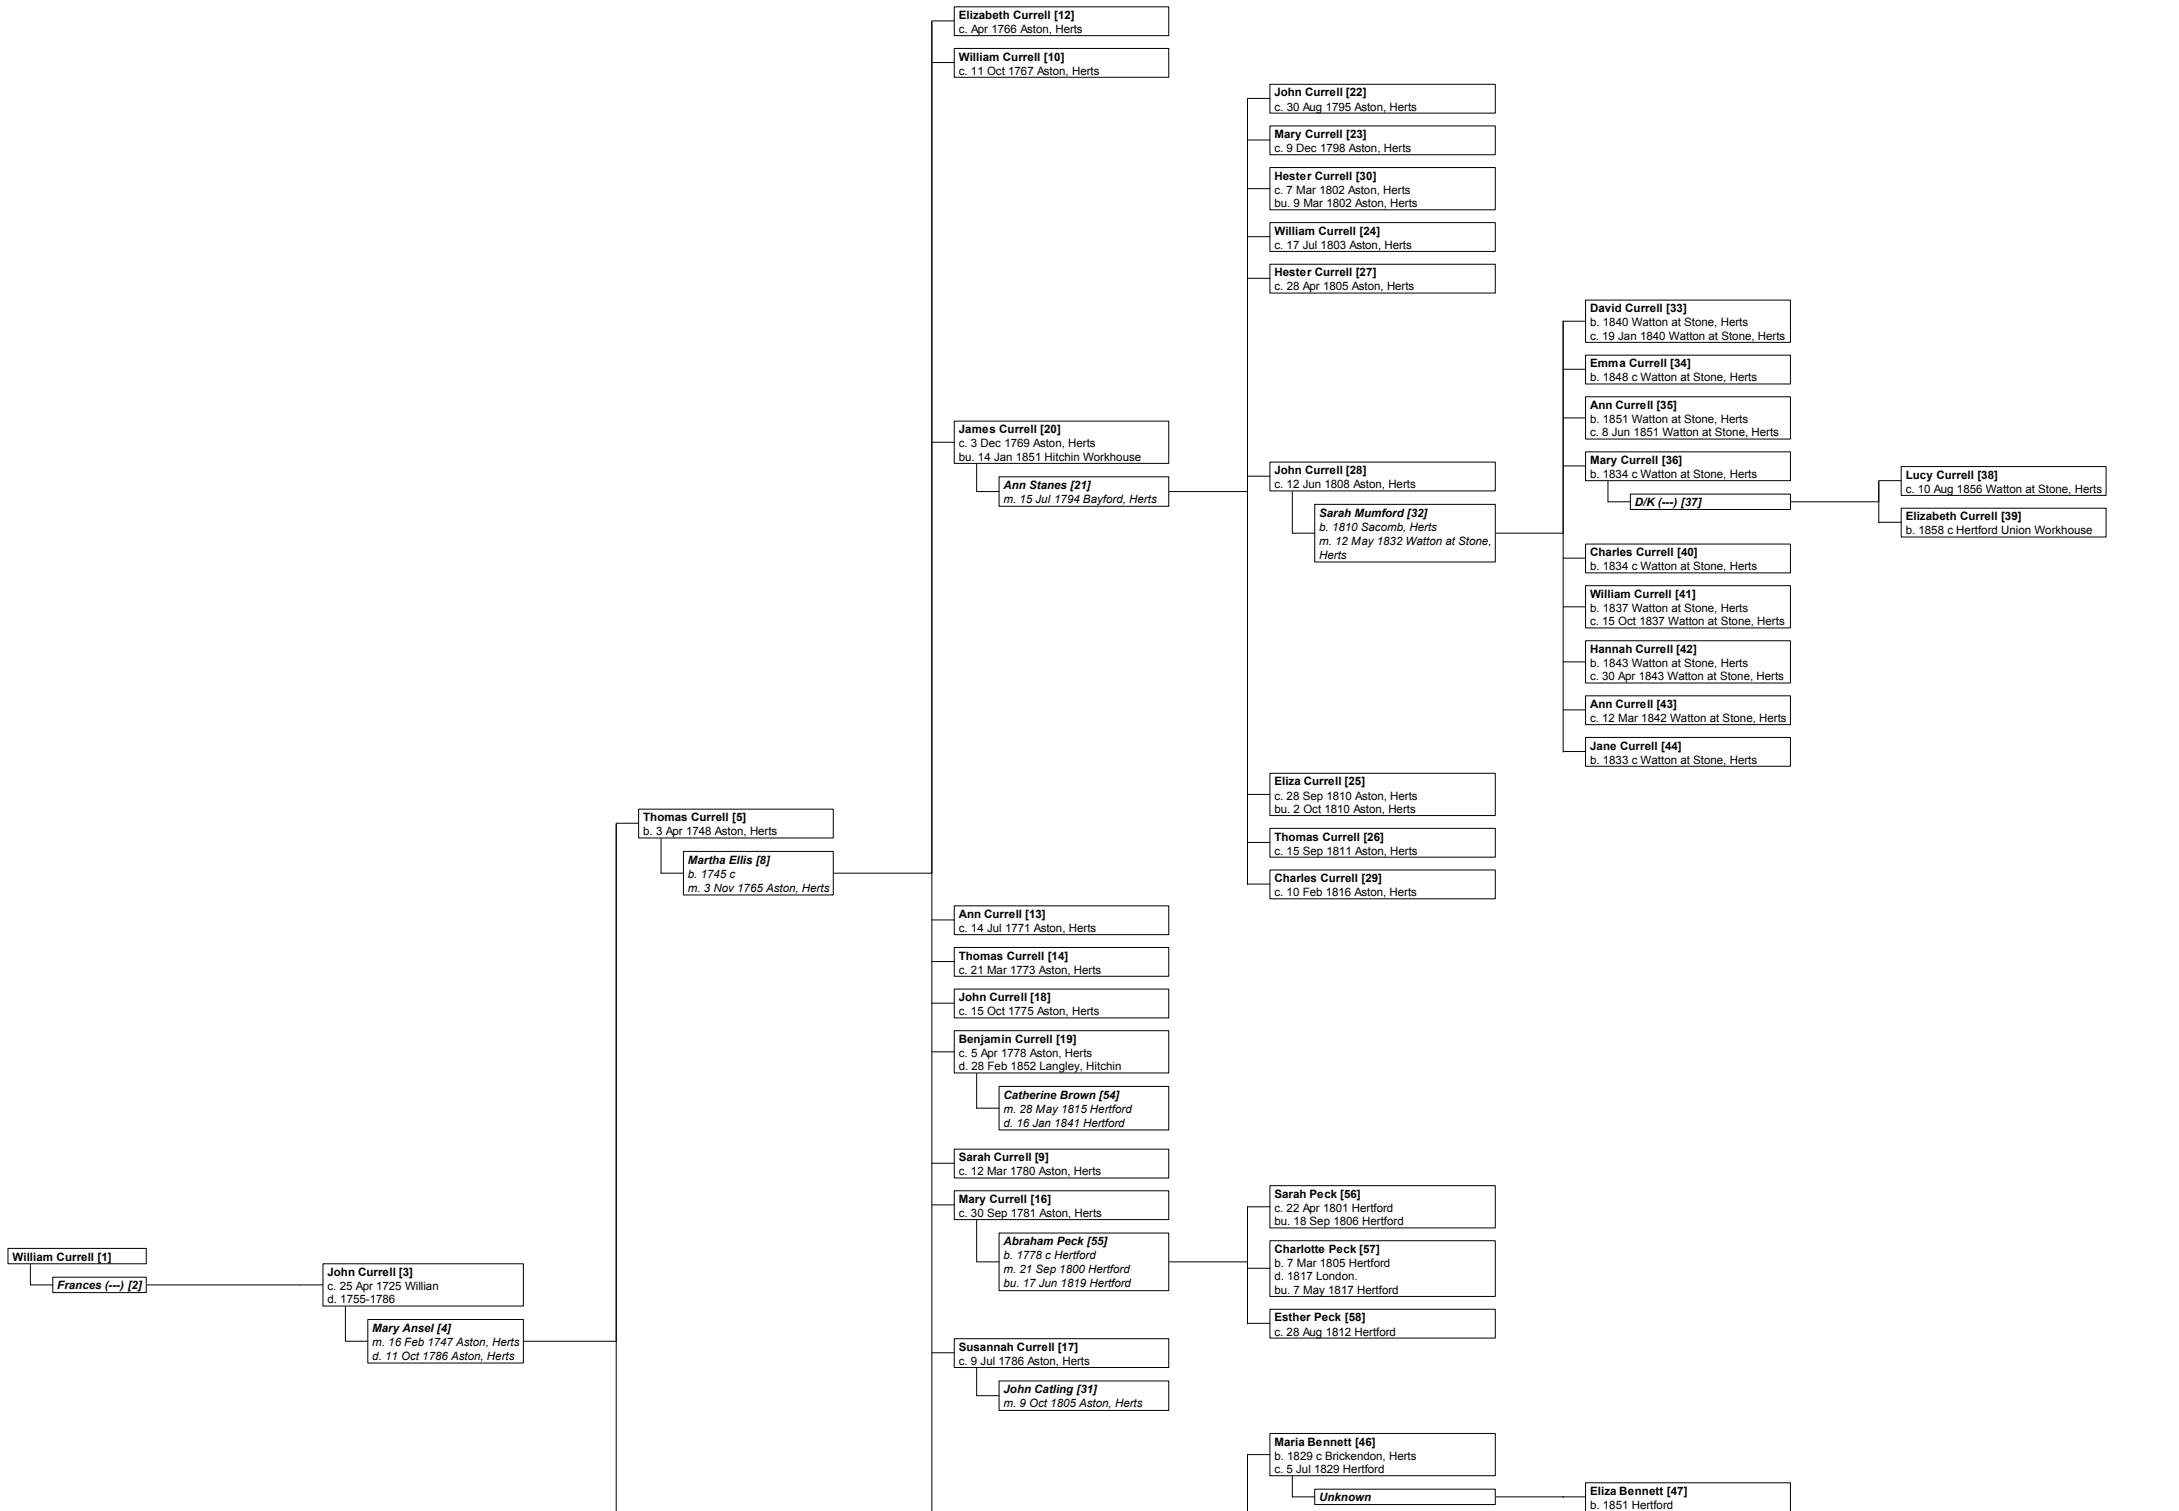

Descendants of William Currell

William Currell [1]
Frances --- [2]
John Currell [3]
c. 25 Apr 1725 Willian
d. 1755-1786
Mary Ansel [4]
m. 16 Feb 1747 Aston, Herts
d. 11 Oct 1786 Aston, Herts

Thomas Currell [5]
b. 3 Apr 1748 Aston, Herts
Martha Ellis [8]
b. 1745 c
m. 3 Nov 1765 Aston, Herts

Elizabeth Currell [12]
c. Apr 1766 Aston, Herts
William Currell [10]
c. 11 Oct 1767 Aston, Herts

Ann Currell [13]
c. 14 Jul 1771 Aston, Herts
Thomas Currell [14]
c. 21 Mar 1773 Aston, Herts
John Currell [18]
c. 15 Oct 1775 Aston, Herts
Benjamin Currell [19]
c. 5 Apr 1778 Aston, Herts
d. 28 Feb 1852 Langley, Hitchin
Catherine Brown [54]
m. 28 May 1815 Hertford
d. 16 Jan 1841 Hertford

Sarah Currell [9]
c. 12 Mar 1780 Aston, Herts
Mary Currell [16]
c. 30 Sep 1781 Aston, Herts
Abraham Peck [55]
b. 1778 c Hertford
m. 21 Sep 1800 Hertford
bu. 17 Jun 1819 Hertford

Susannah Currell [17]
c. 9 Jul 1786 Aston, Herts
John Catling [31]
m. 9 Oct 1805 Aston, Herts

John Currell [22]
c. 30 Aug 1795 Aston, Herts
Mary Currell [23]
c. 9 Dec 1798 Aston, Herts
Hester Currell [30]
c. 7 Mar 1802 Aston, Herts
bu. 9 Mar 1802 Aston, Herts
William Currell [24]
c. 17 Jul 1803 Aston, Herts
Hester Currell [27]
c. 28 Apr 1805 Aston, Herts

John Currell [28]
c. 12 Jun 1808 Aston, Herts
Sarah Mumford [32]
b. 1810 Sacomb, Herts
m. 12 May 1832 Watton at Stone, Herts

Eliza Currell [25]
c. 28 Sep 1810 Aston, Herts
bu. 2 Oct 1810 Aston, Herts
Thomas Currell [26]
c. 15 Sep 1811 Aston, Herts
Charles Currell [29]
c. 10 Feb 1816 Aston, Herts

Sarah Peck [56]
c. 22 Apr 1801 Hertford
bu. 18 Sep 1806 Hertford
Charlotte Peck [57]
b. 7 Mar 1805 Hertford
d. 1817 London.
bu. 7 May 1817 Hertford
Esther Peck [58]
c. 28 Aug 1812 Hertford

Maria Bennett [46]
b. 1829 c Brickendon, Herts
c. 5 Jul 1829 Hertford
Unknown
Eliza Bennett [47]
b. 1851 Hertford

David Currell [33]
b. 1840 Watton at Stone, Herts
c. 19 Jan 1840 Watton at Stone, Herts
Emma Currell [34]
b. 1848 c Watton at Stone, Herts
Ann Currell [35]
b. 1851 Watton at Stone, Herts
c. 8 Jun 1851 Watton at Stone, Herts
Mary Currell [36]
b. 1834 c Watton at Stone, Herts
D/K --- [37]
Charles Currell [40]
b. 1834 c Watton at Stone, Herts
William Currell [41]
b. 1837 Watton at Stone, Herts
c. 15 Oct 1837 Watton at Stone, Herts
Hannah Currell [42]
b. 1843 Watton at Stone, Herts
c. 30 Apr 1843 Watton at Stone, Herts
Ann Currell [43]
c. 12 Mar 1842 Watton at Stone, Herts
Jane Currell [44]
b. 1833 c Watton at Stone, Herts

Lucy Currell [38]
c. 10 Aug 1856 Watton at Stone, Herts
Elizabeth Currell [39]
b. 1858 c Hertford Union Workhouse